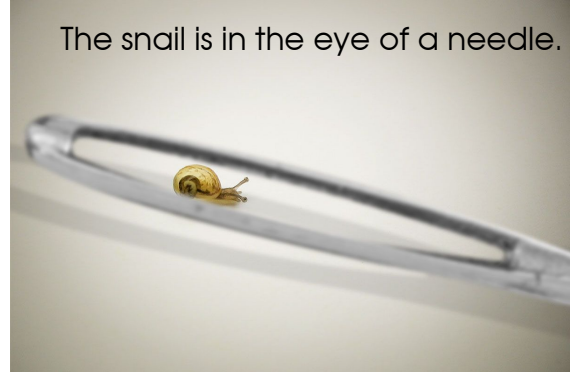

Snail Life Cycle

Most snails lay their eggs in the dirt. Some will dig a hole to lay their eggs in. Some lay eggs on plants.

Tiny snails hatch from the eggs and move out of the dirt or hatch on plants and begin to eat. When they hatch they are **transparent**, or see-through, and already have a shell.

A snail makes slime all over its body. The slime helps it move over the ground and also keeps it from drying out. If it gets too dry it will die.

The largest land snail is the African snail. They can grow to the size of your foot