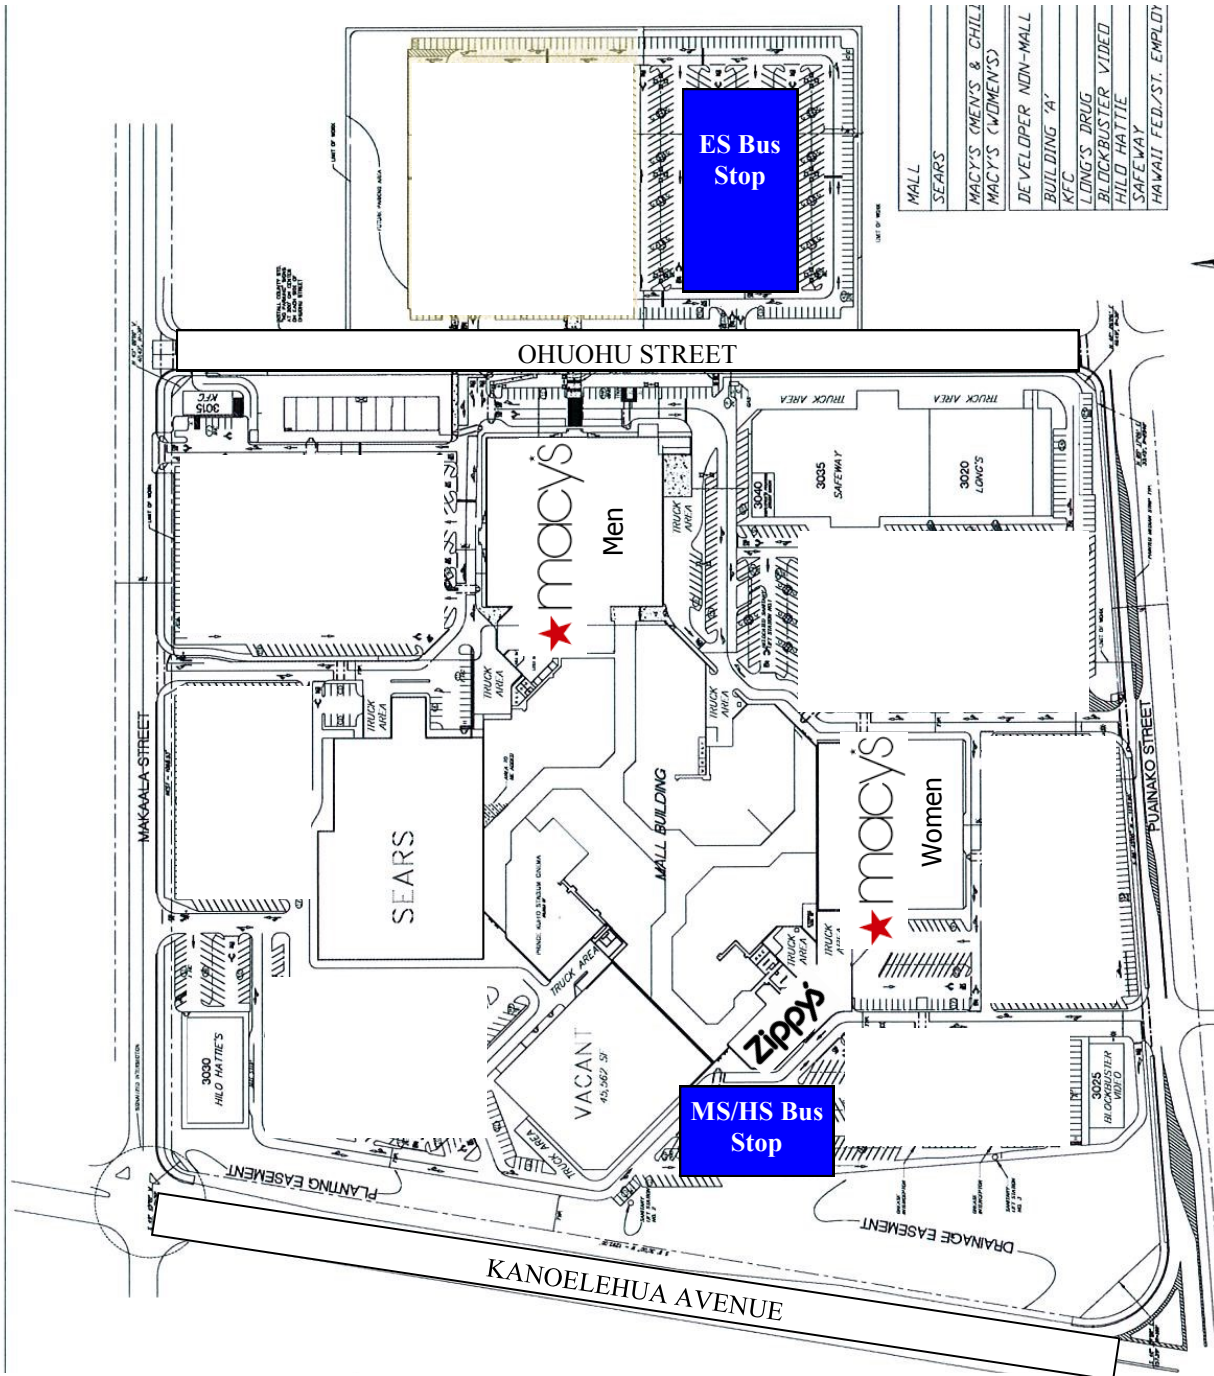

EVENING BUS				
Bus	Frequency	Depart MS	Depart HS	Drop-Off
Prince Kūhiō Plaza	Monday - Thursday	5:40 pm	6:20 pm	6:35 pm
Pahoa Market Place	Monday - Thursday	5:40 pm	6:20 pm	6:45 pm
Volcano Store	Monday - Thursday	5:40 pm	6:20 pm	6:45 pm
Waimea	Monday - Thursday	5:40 pm	6:20 pm	8:00 pm

Prince Kūhiō Plaza Bus Stops
(For more information, please visit kshtransportation.weebly.com)